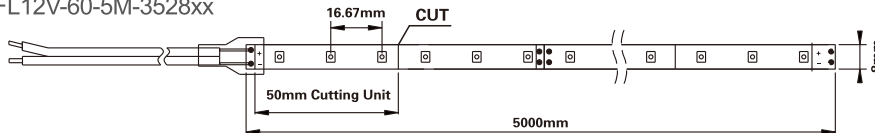

COMMON LED FLEXIBLE STRIP

FLEX 60LED/M 3528

KEY FEATURES:

- Adopted with 3528 sized LEDs, with wide application.
- 60 LEDs per meter.

TECHNICAL DATA:

Item No.	LED Color	Input Voltage	Watt/M	Lumen/M	Lumen/Watt	CRI	LED/M	Width	Cuttable Length	IP Rating	EEL
FL12V-60-5M-3528WWS	WWS 2700K	12V DC	4.8w	430lm	90LM/W	80+,90+	60	8mm	50mm	IP20/IP44/IP65/IP-NANO/IP67/IP68	A+
FL12V-60-5M-3528WW	WW 3000K	12V DC	4.8w	430lm	90LM/W	80+,90+	60	8mm	50mm	IP20/IP44/IP65/IP-NANO/IP67/IP68	A+
FL12V-60-5M-3528NW	NW 4000K	12V DC	4.8w	460lm	95LM/W	80+,90+	60	8mm	50mm	IP20/IP44/IP65/IP-NANO/IP67/IP68	A++
FL12V-60-5M-3528CW	CW 6000K	12V DC	4.8w	460lm	95LM/W	80+,90+	60	8mm	50mm	IP20/IP44/IP65/IP-NANO/IP67/IP68	A++
FL24V-60-5M-3528WWS	WWS 2700K	24V DC	4.8w	430lm	90LM/W	80+,90+	60	8mm	100mm	IP20/IP44/IP65/IP-NANO/IP67/IP68	A+
FL24V-60-5M-3528WW	WW 3000K	24V DC	4.8w	430lm	90LM/W	80+,90+	60	8mm	100mm	IP20/IP44/IP65/IP-NANO/IP67/IP68	A+
FL24V-60-5M-3528NW	NW 4000K	24V DC	4.8w	460lm	95LM/W	80+,90+	60	8mm	100mm	IP20/IP44/IP65/IP-NANO/IP67/IP68	A++
FL24V-60-5M-3528CW	CW 6000K	24V DC	4.8w	460lm	95LM/W	80+,90+	60	8mm	100mm	IP20/IP44/IP65/IP-NANO/IP67/IP68	A++

FL12V-60-5M-3528xx

FL24V-60-5M-3528xx